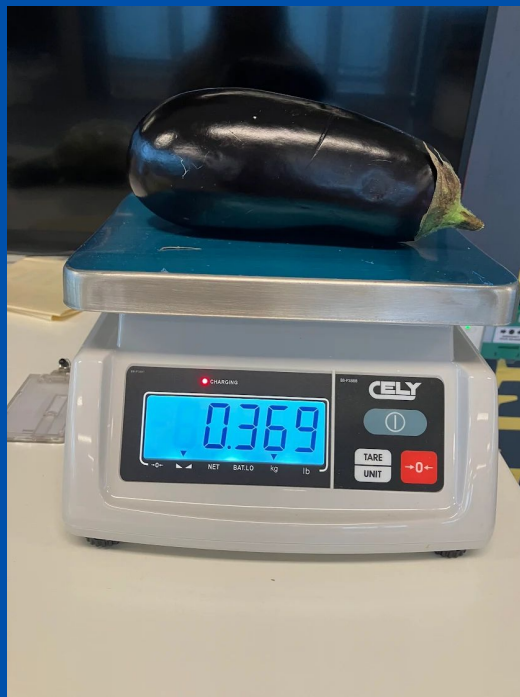

1. Lidl aubergine, 369g was shopped in Holywood, Belfast.

2. Tesco aubergine, 288g shopped at Tesco, Antrim Road, Belfast.